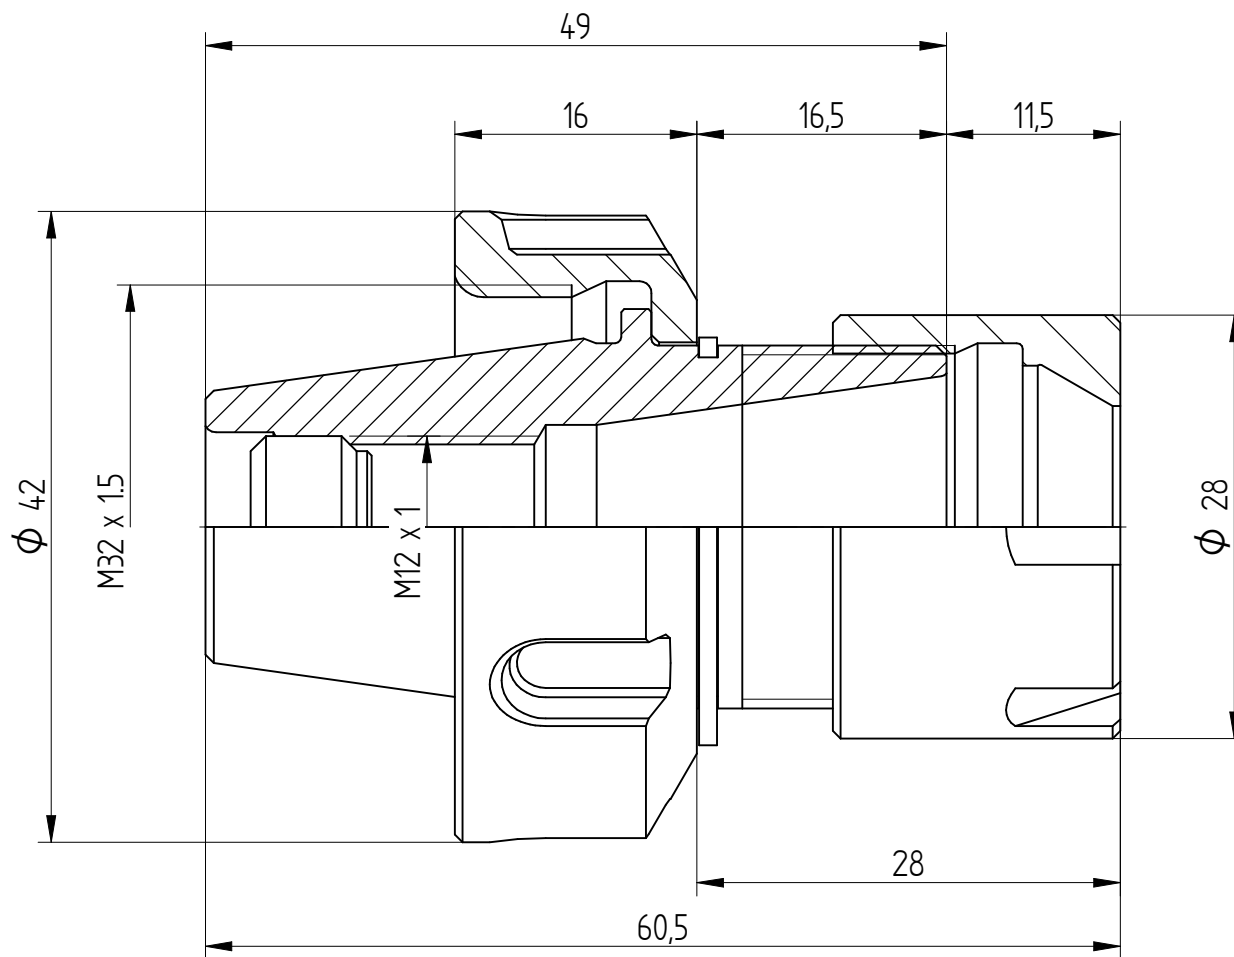

Swiss
Precision
Tools

REGO-FIX®

REGO-FIX AG
Obermattweg 60
4456 Tenniken / Switzerland

Phone +41 61 976 14 66
Fax +41 61 976 14 14
www.rego-fix.com

This is a non-controlled copy. All information given herein is subject to change without notice

The information given herein has been carefully checked and is believed to be correct. REGO-FIX, however, assumes no responsibility or liability for any errors, inaccuracies or omissions that may appear in this drawing

This document is subject to copyright laws. No part of this document may be reproduced or transmitted in any form or any means, electronic or mechanic, for any purpose, without the express written permission of REGO-FIX

Type : ADP_ER25_ER20M
Part No. : 716225200
Date : 16.02.2015
Scale : 2:1